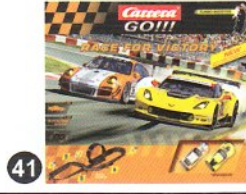

Level 1 - Sell Any Item

- 00 Popcorn Sale Patch

00

0.2

\$750 Club

Cub Scouts who sell \$750 receive a Zing Firetek Rocket

Boy Scouts who sell \$750 receive a Rosewood Multi-tool with Hammer.

0.3

Level 14 - Sell \$4,000

- 43 - Playmobil Royal Lion Knights Castle
- 44 - Lionel Junction Union Pacific Steam LionChief Set
- 45 - 10" Tablet

Level 13 - Sell \$3,500

- 40 - HEXBUG Robotics 4 in 1 Kit
- 41 - Carrera GO!!! Race for Victory Set
- 42 - Bresser Dione Telescope